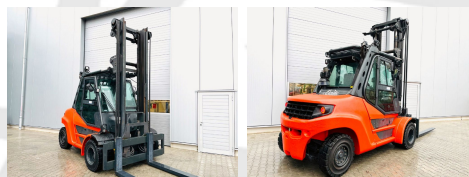

Extras:

Heater Full cabin Air Con

- Doppelpedal - Zentralschmieranlage - Rückfahrkamera - 3, 4 und 5 Ventil - Bereifung NEU - UVV Neu

Description: Wir weisen ausdrücklich darauf hin, dass die vorstehenden Ausführungen zum Gerät keine zugesicherten Eigenschaften darstellen. Diese sind direkt beim zuständigen Verkäufer in unserem Hause abzufragen, relevant sind aber letztendlich nur die Angaben/Eigenschaften gemäß dem Inhalt des Kaufvertrages.