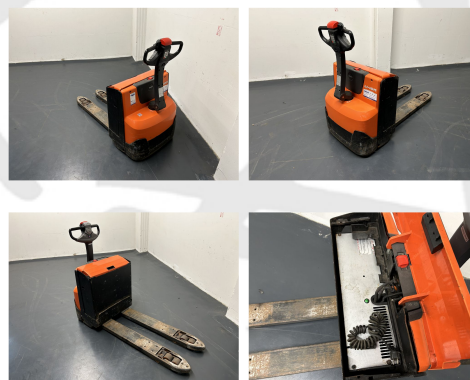

Extras:

Description: Wir weisen ausdrücklich darauf hin, dass die vorstehenden Ausführungen zum Gerät keine zugesicherten Eigenschaften darstellen. Diese sind direkt beim zuständigen Verkäufer in unserem Hause abzufragen, relevant sind aber letztendlich nur die Angaben/Eigenschaften gemäß dem Inhalt des Kaufvertrages.